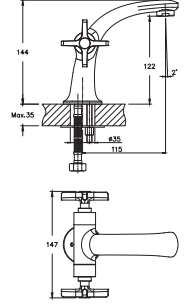

LAVABO
BATARYALARI

BANYO
BATARYALARI

EVİYE
BATARYALARI

DUŞ
BATARYALARI