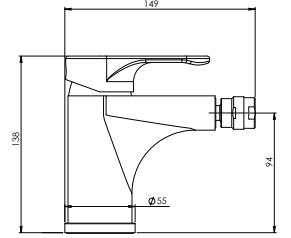

LAVABO
BATARYALARI

BİDE
BATARYALARI

BANYO
BATARYALARI

EVİYE
BATARYALARI

DUŞ
BATARYALARI

YÜKSEK LAVABO
BATARYALARI