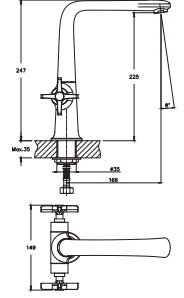

LAVABO
BATARYALARI

BANYO
BATARYALARI

EVİYE
BATARYALARI

DUŞ
BATARYALARI