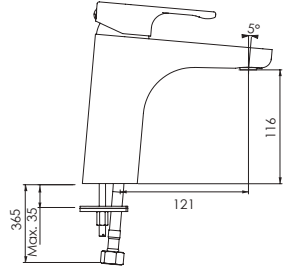

LAVABO
BATARYALARI

BİDE
BATARYALARI

BANYO
BATARYALARI

EVİYE
BATARYALARI

DUŞ
BATARYALARI

YÜKSEK LAVABO
BATARYALARI