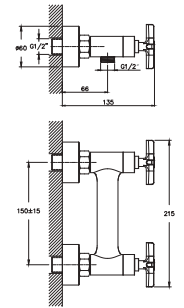

LAVABO
BATARYALARI

BANYO
BATARYALARI

EVİYE
BATARYALARI

DUŞ
BATARYALARI