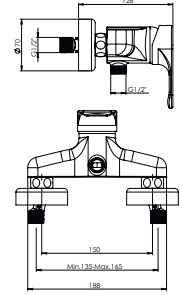

LAVABO
BATARYALARI

BİDE
BATARYALARI

BANYO
BATARYALARI

EVİYE
BATARYALARI

DUŞ
BATARYALARI

YÜKSEK LAVABO
BATARYALARI