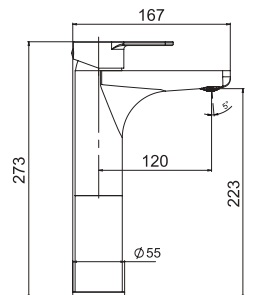

LAVABO
BATARYALARI

BİDE
BATARYALARI

BANYO
BATARYALARI

EVİYE
BATARYALARI

DUŞ
BATARYALARI

YÜKSEK LAVABO
BATARYALARI