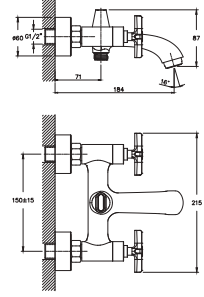

LAVABO
BATARYALARI

BANYO
BATARYALARI

EVİYE
BATARYALARI

DUŞ
BATARYALARI