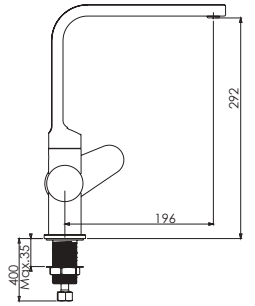

LAVABO
BATARYALARI

BİDE
BATARYALARI

BANYO
BATARYALARI

EVİYE
BATARYALARI

DUŞ
BATARYALARI

YÜKSEK LAVABO
BATARYALARI