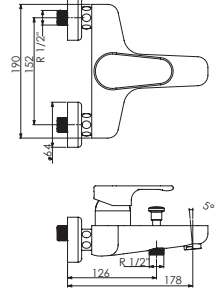

LAVABO
BATARYALARI

BİDE
BATARYALARI

BANYO
BATARYALARI

EVİYE
BATARYALARI

DUŞ
BATARYALARI

YÜKSEK LAVABO
BATARYALARI